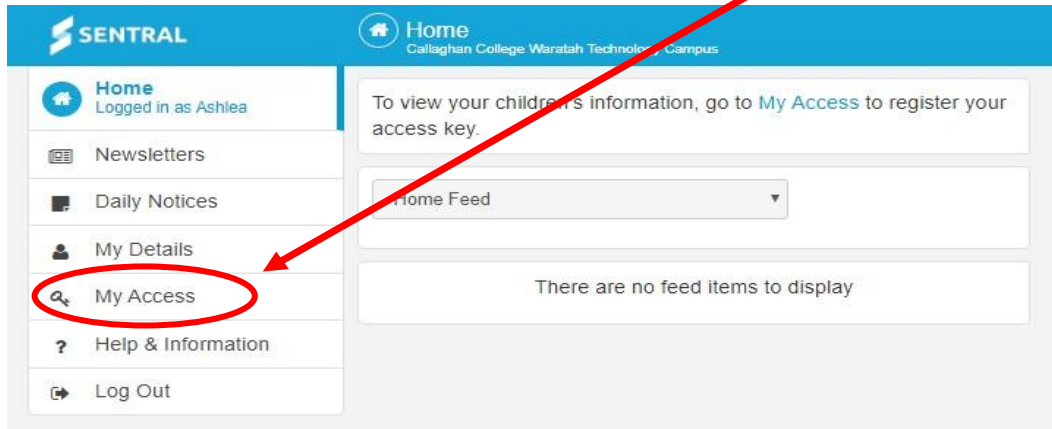

- Once registered in the next two days (school days) you will be emailed with an access key that will link you with your child in the Parent Portal.
- When you receive your access key, log onto the parent portal through the school website and find the tab down the side that is labelled "My Access".