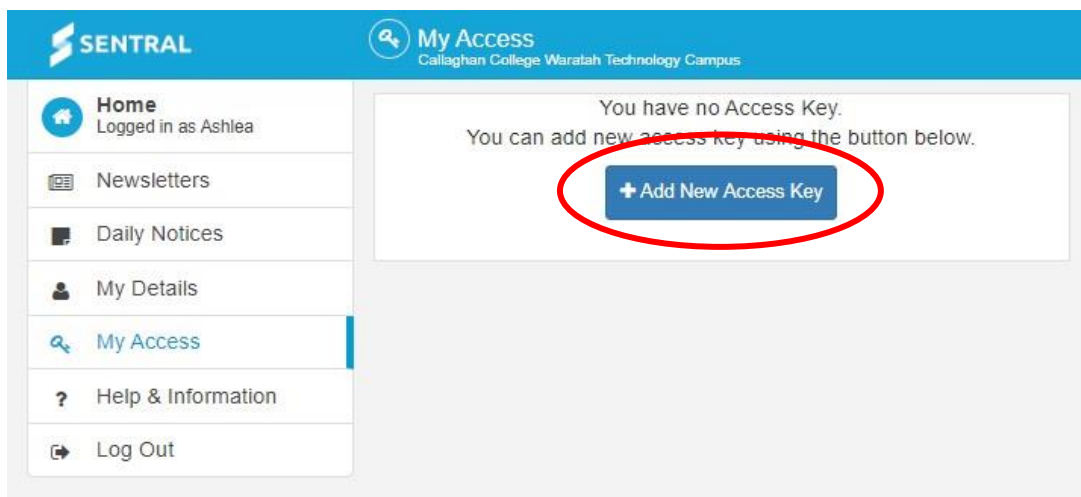

1. You will now be able to view your child's attendance, class details and published reports.
2. If this does not work, please visit the school website and in the Parent Portal section there is a survey parents can complete to report any issues they are encountering with this process and staff will work to resolve these issues.
3. If you would like to know how to access your child's learning online including assessment tasks, please go to school website click on "Our School" and go to "Canvas Parent Information" for further information.